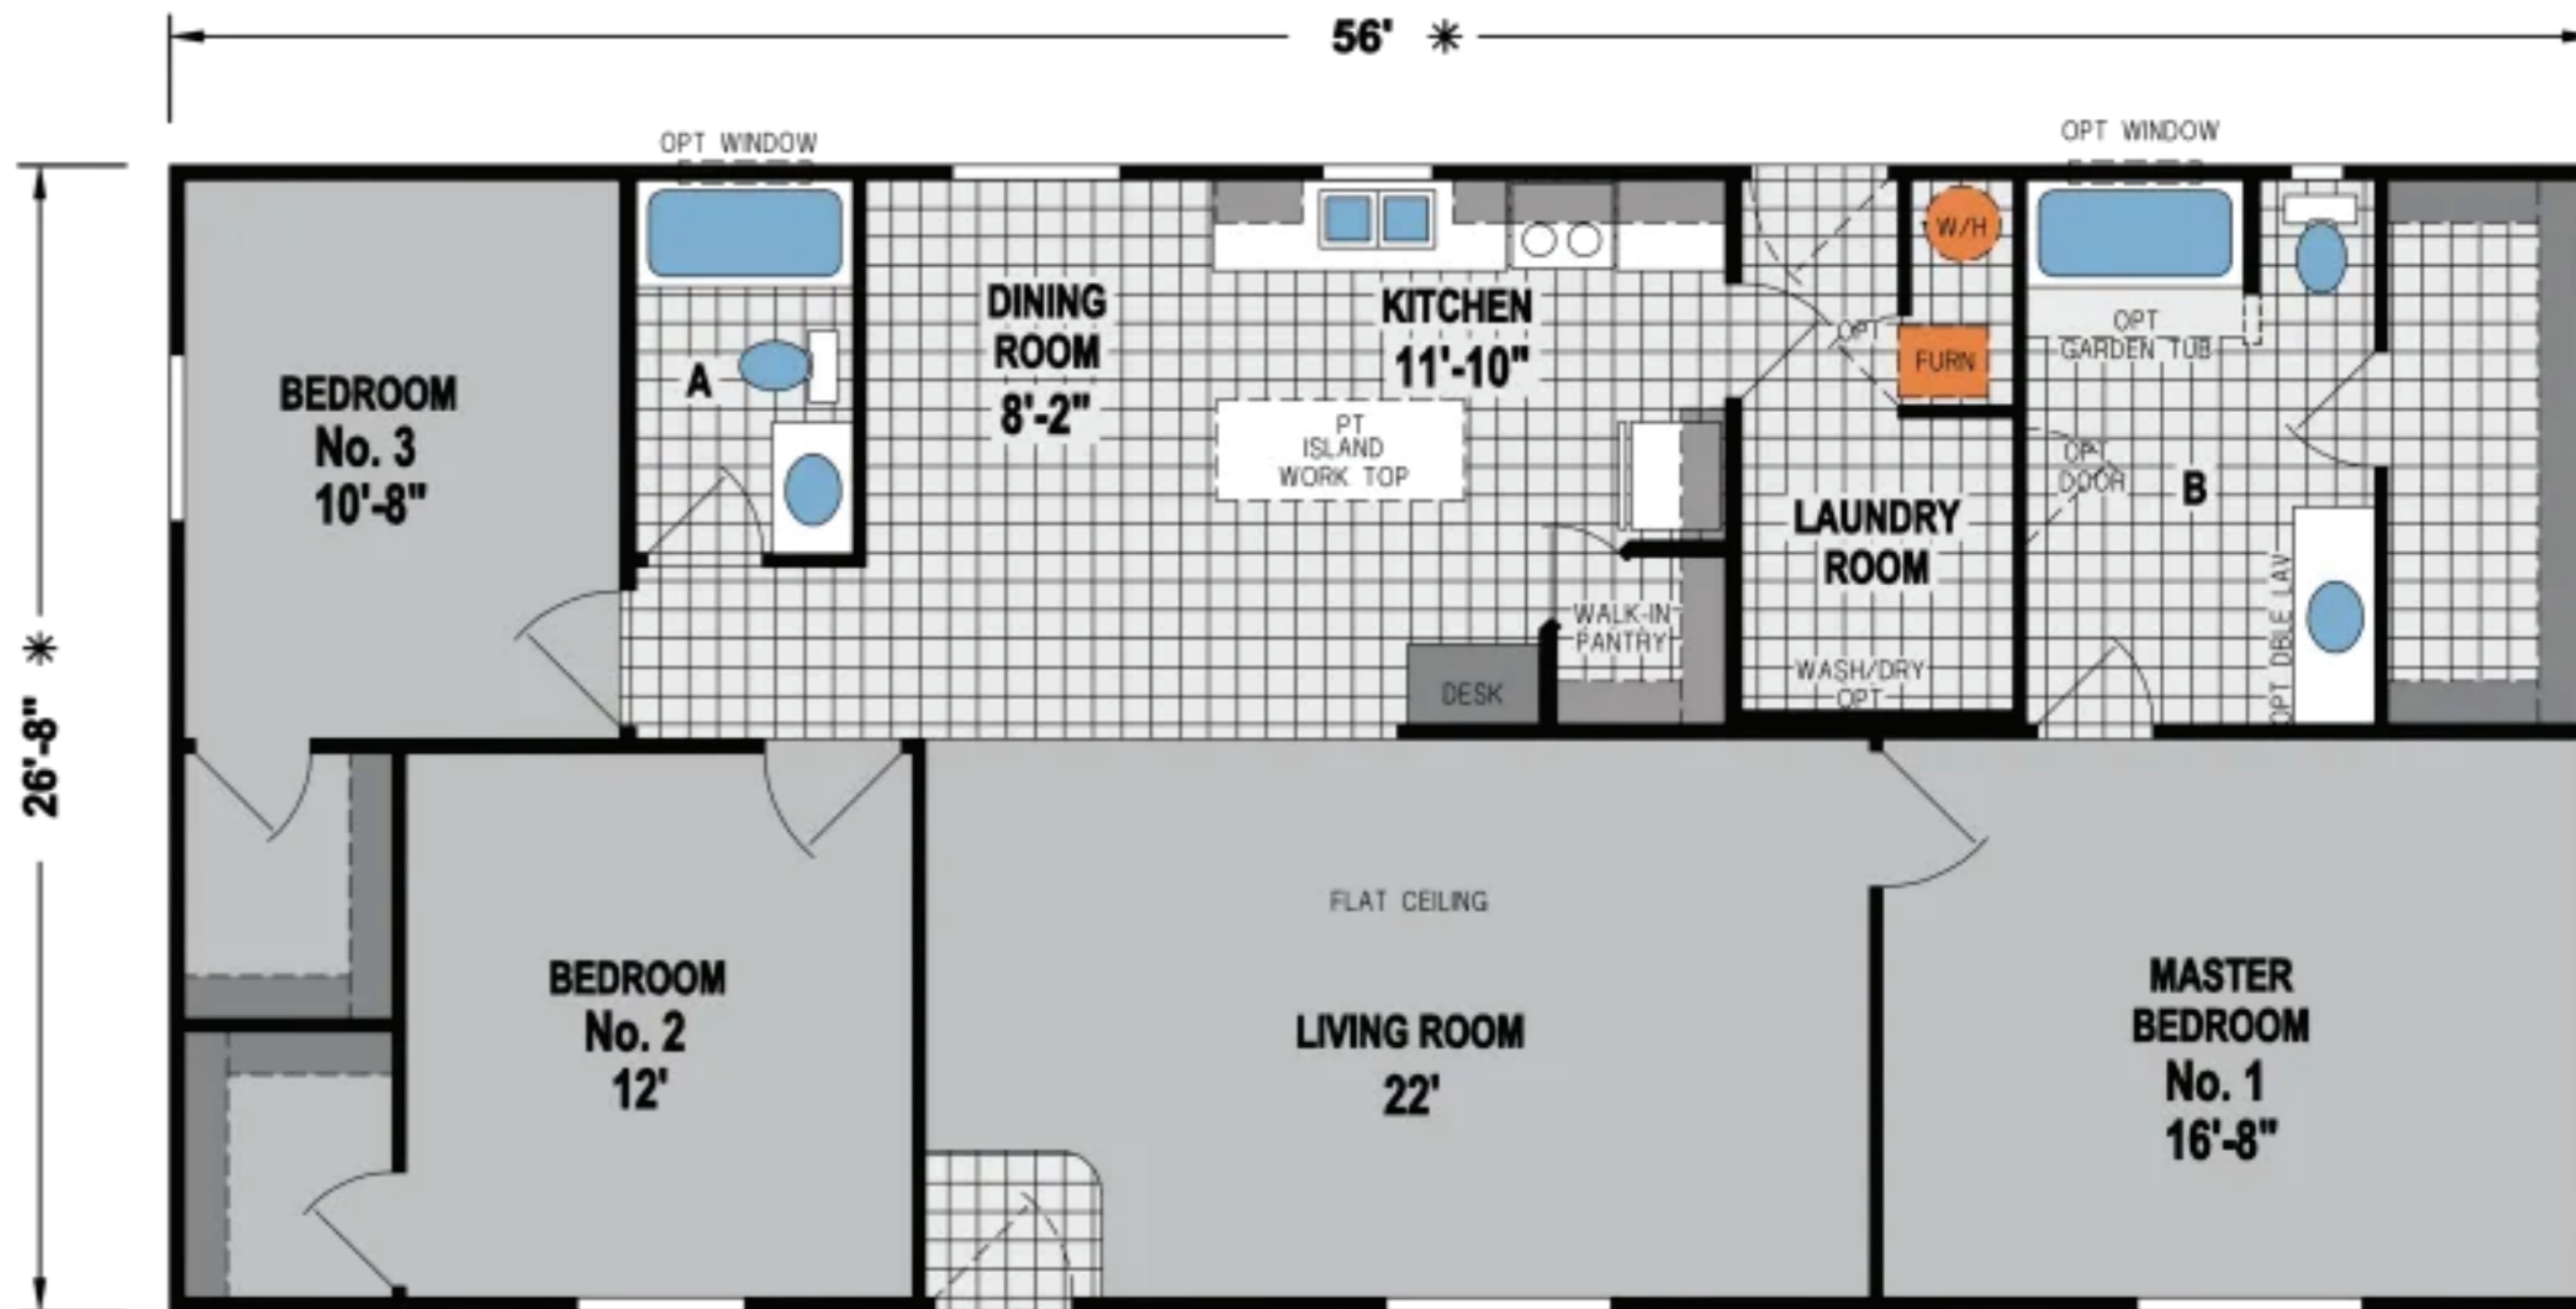

## Arlington G561 by Skyline

Home Details  
3 Bedrooms  
2 Bathrooms  
1,493 sq ft

Website & Order Information  
[www.sterlinghomesnw.com](http://www.sterlinghomesnw.com)

SCAN ME

Take a picture of the  
QR code for more details!