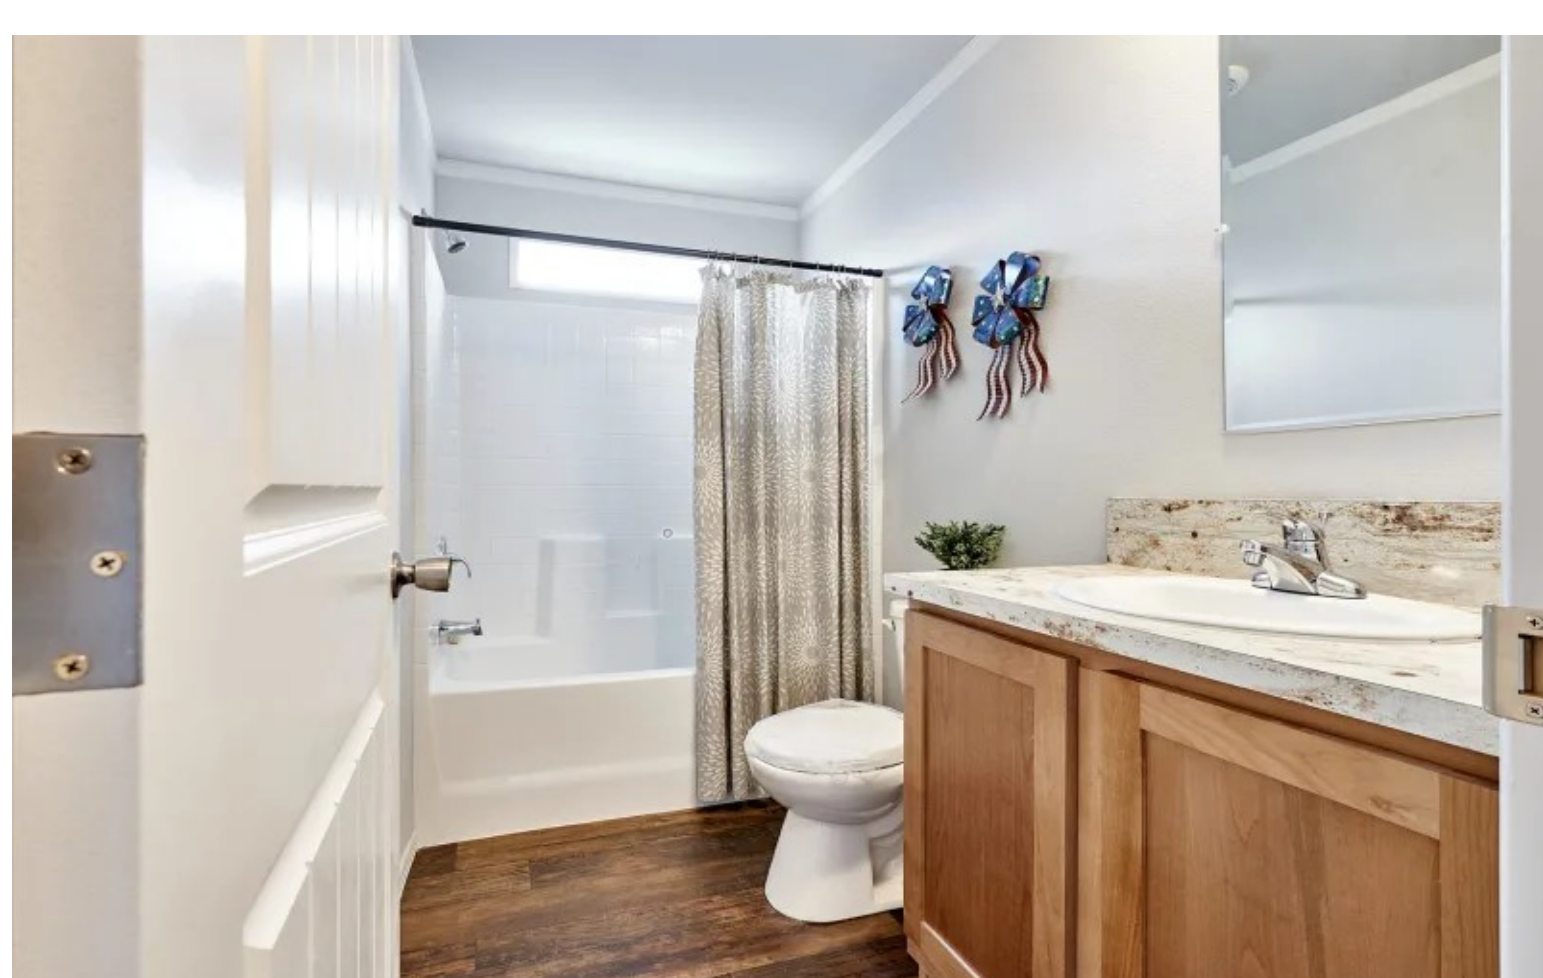

## Arlington G561 by Skyline

Home Details  
3 Bedrooms  
2 Bathrooms  
1,493 sq ft

Website & Order Information  
[www.sterlinghomesnw.com](http://www.sterlinghomesnw.com)

SCAN ME

Take a picture of the  
QR code for more details!