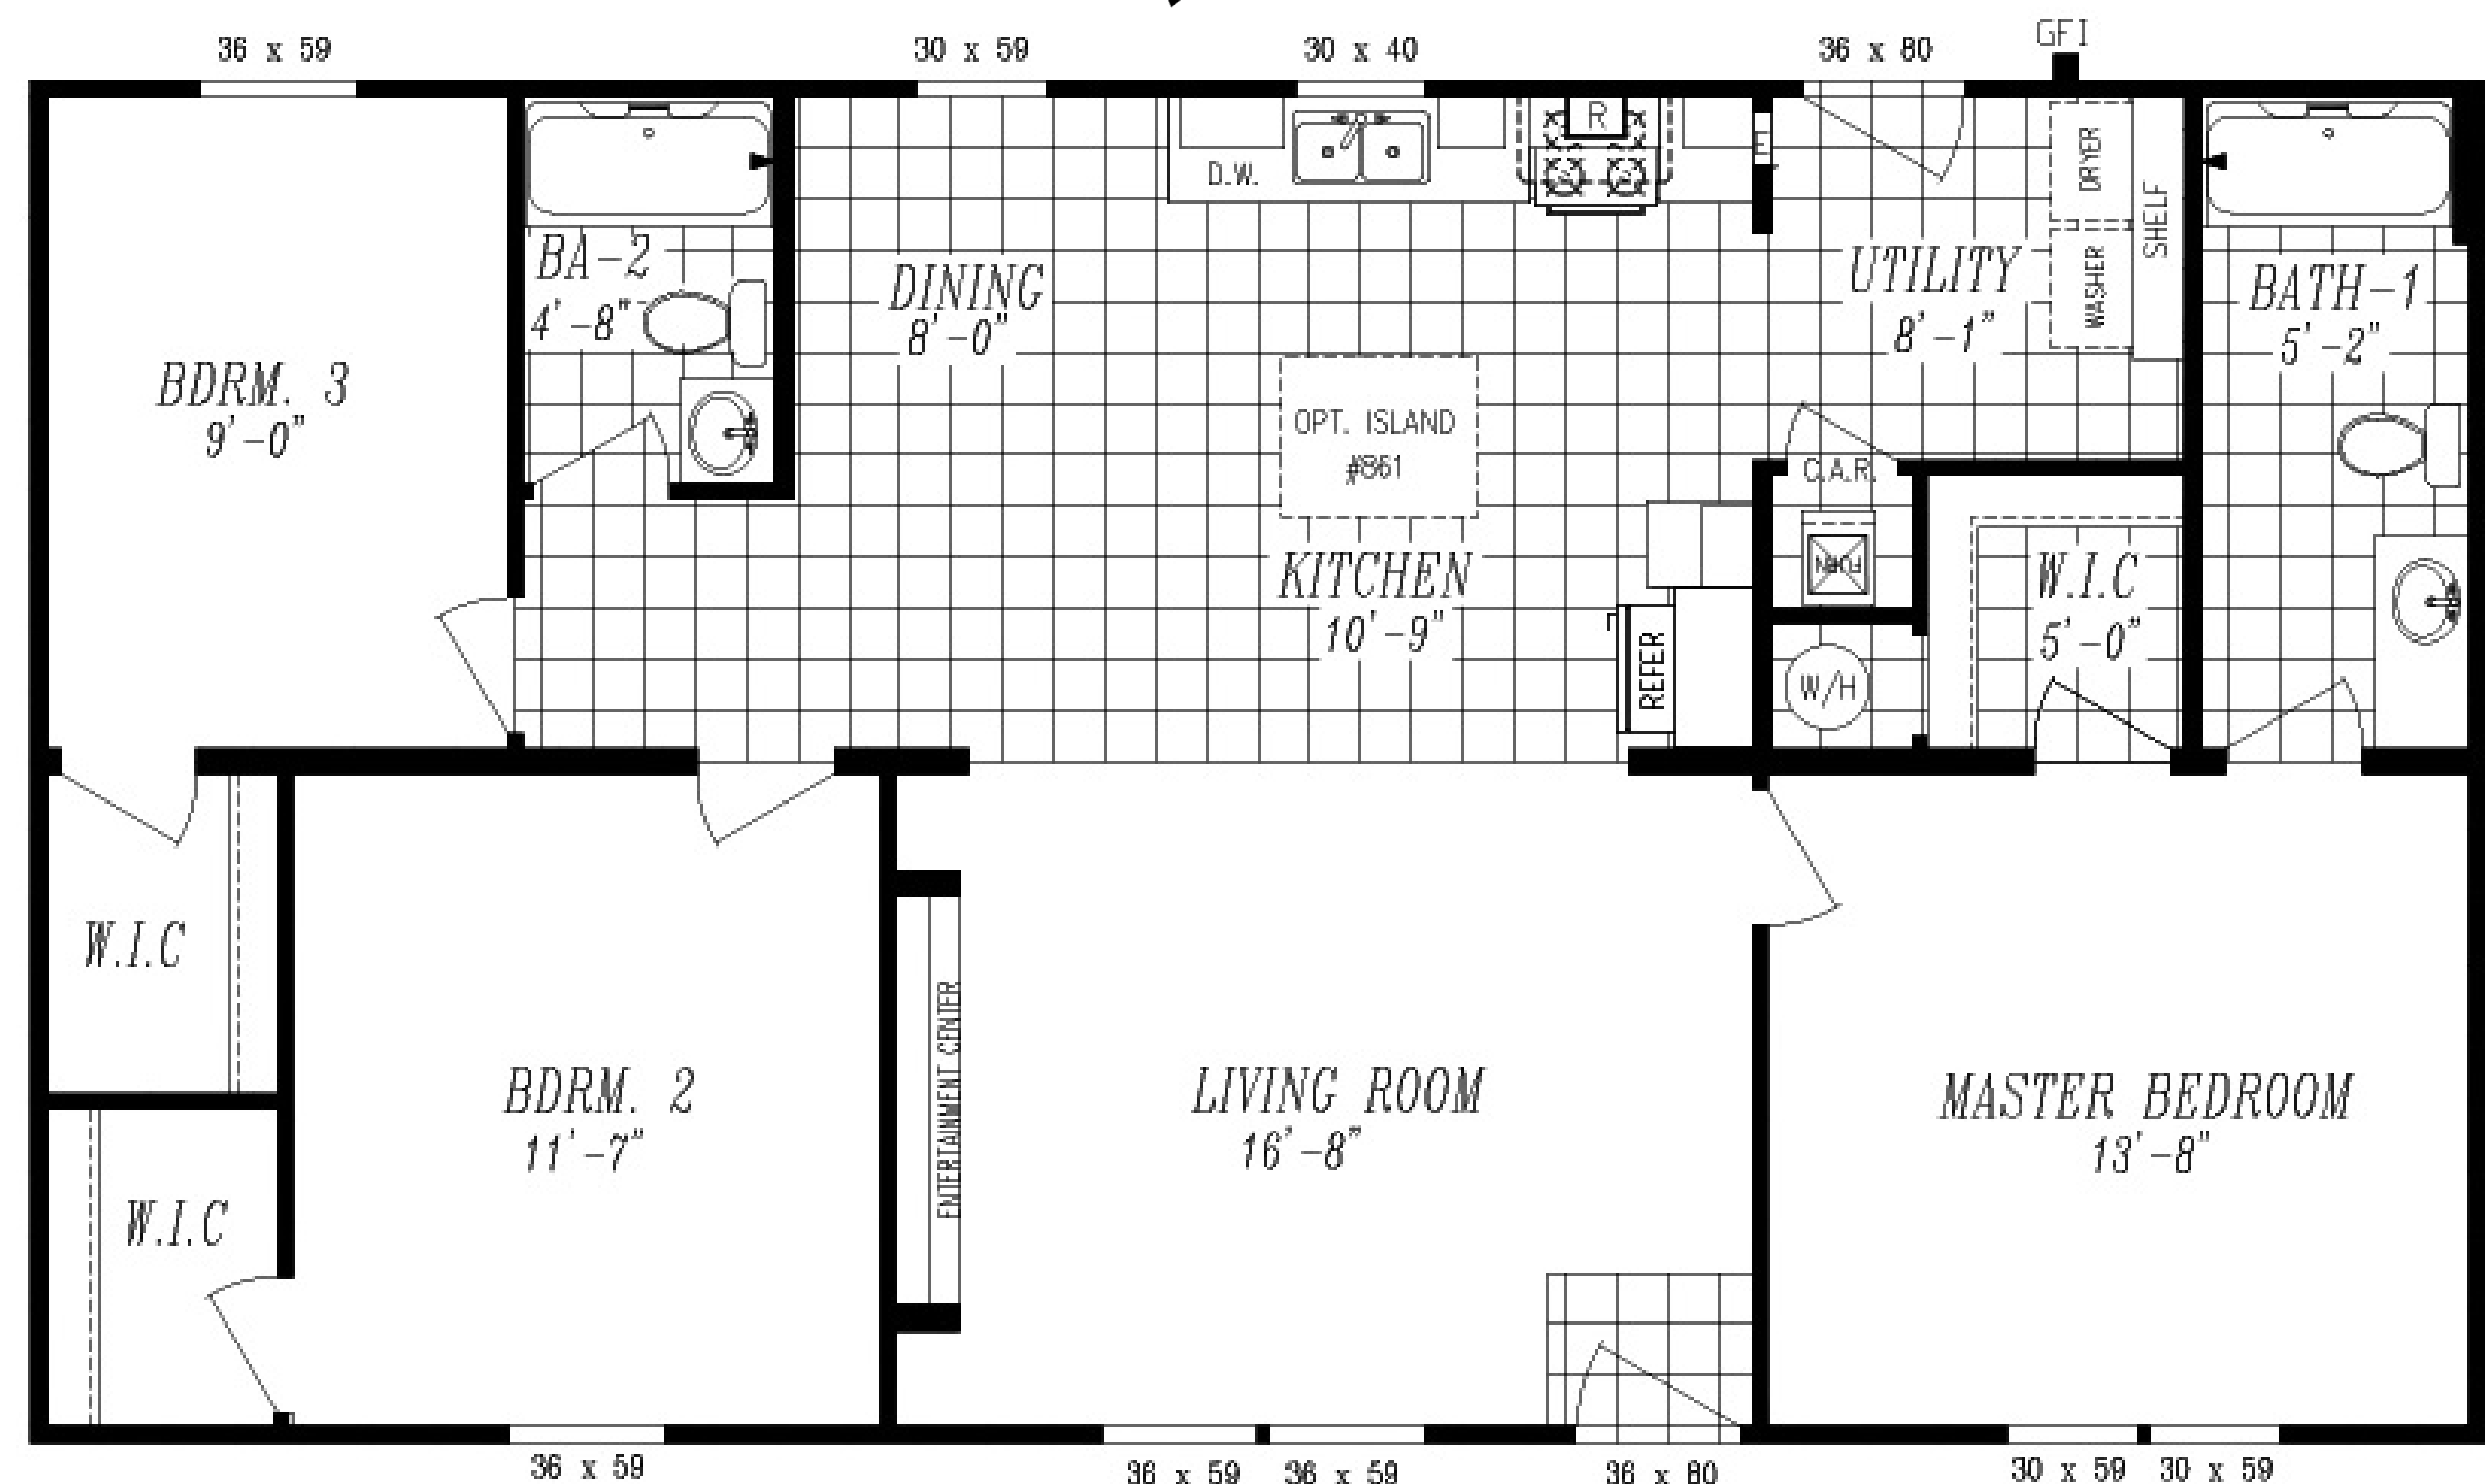

Model 2856
1,493 sq ft