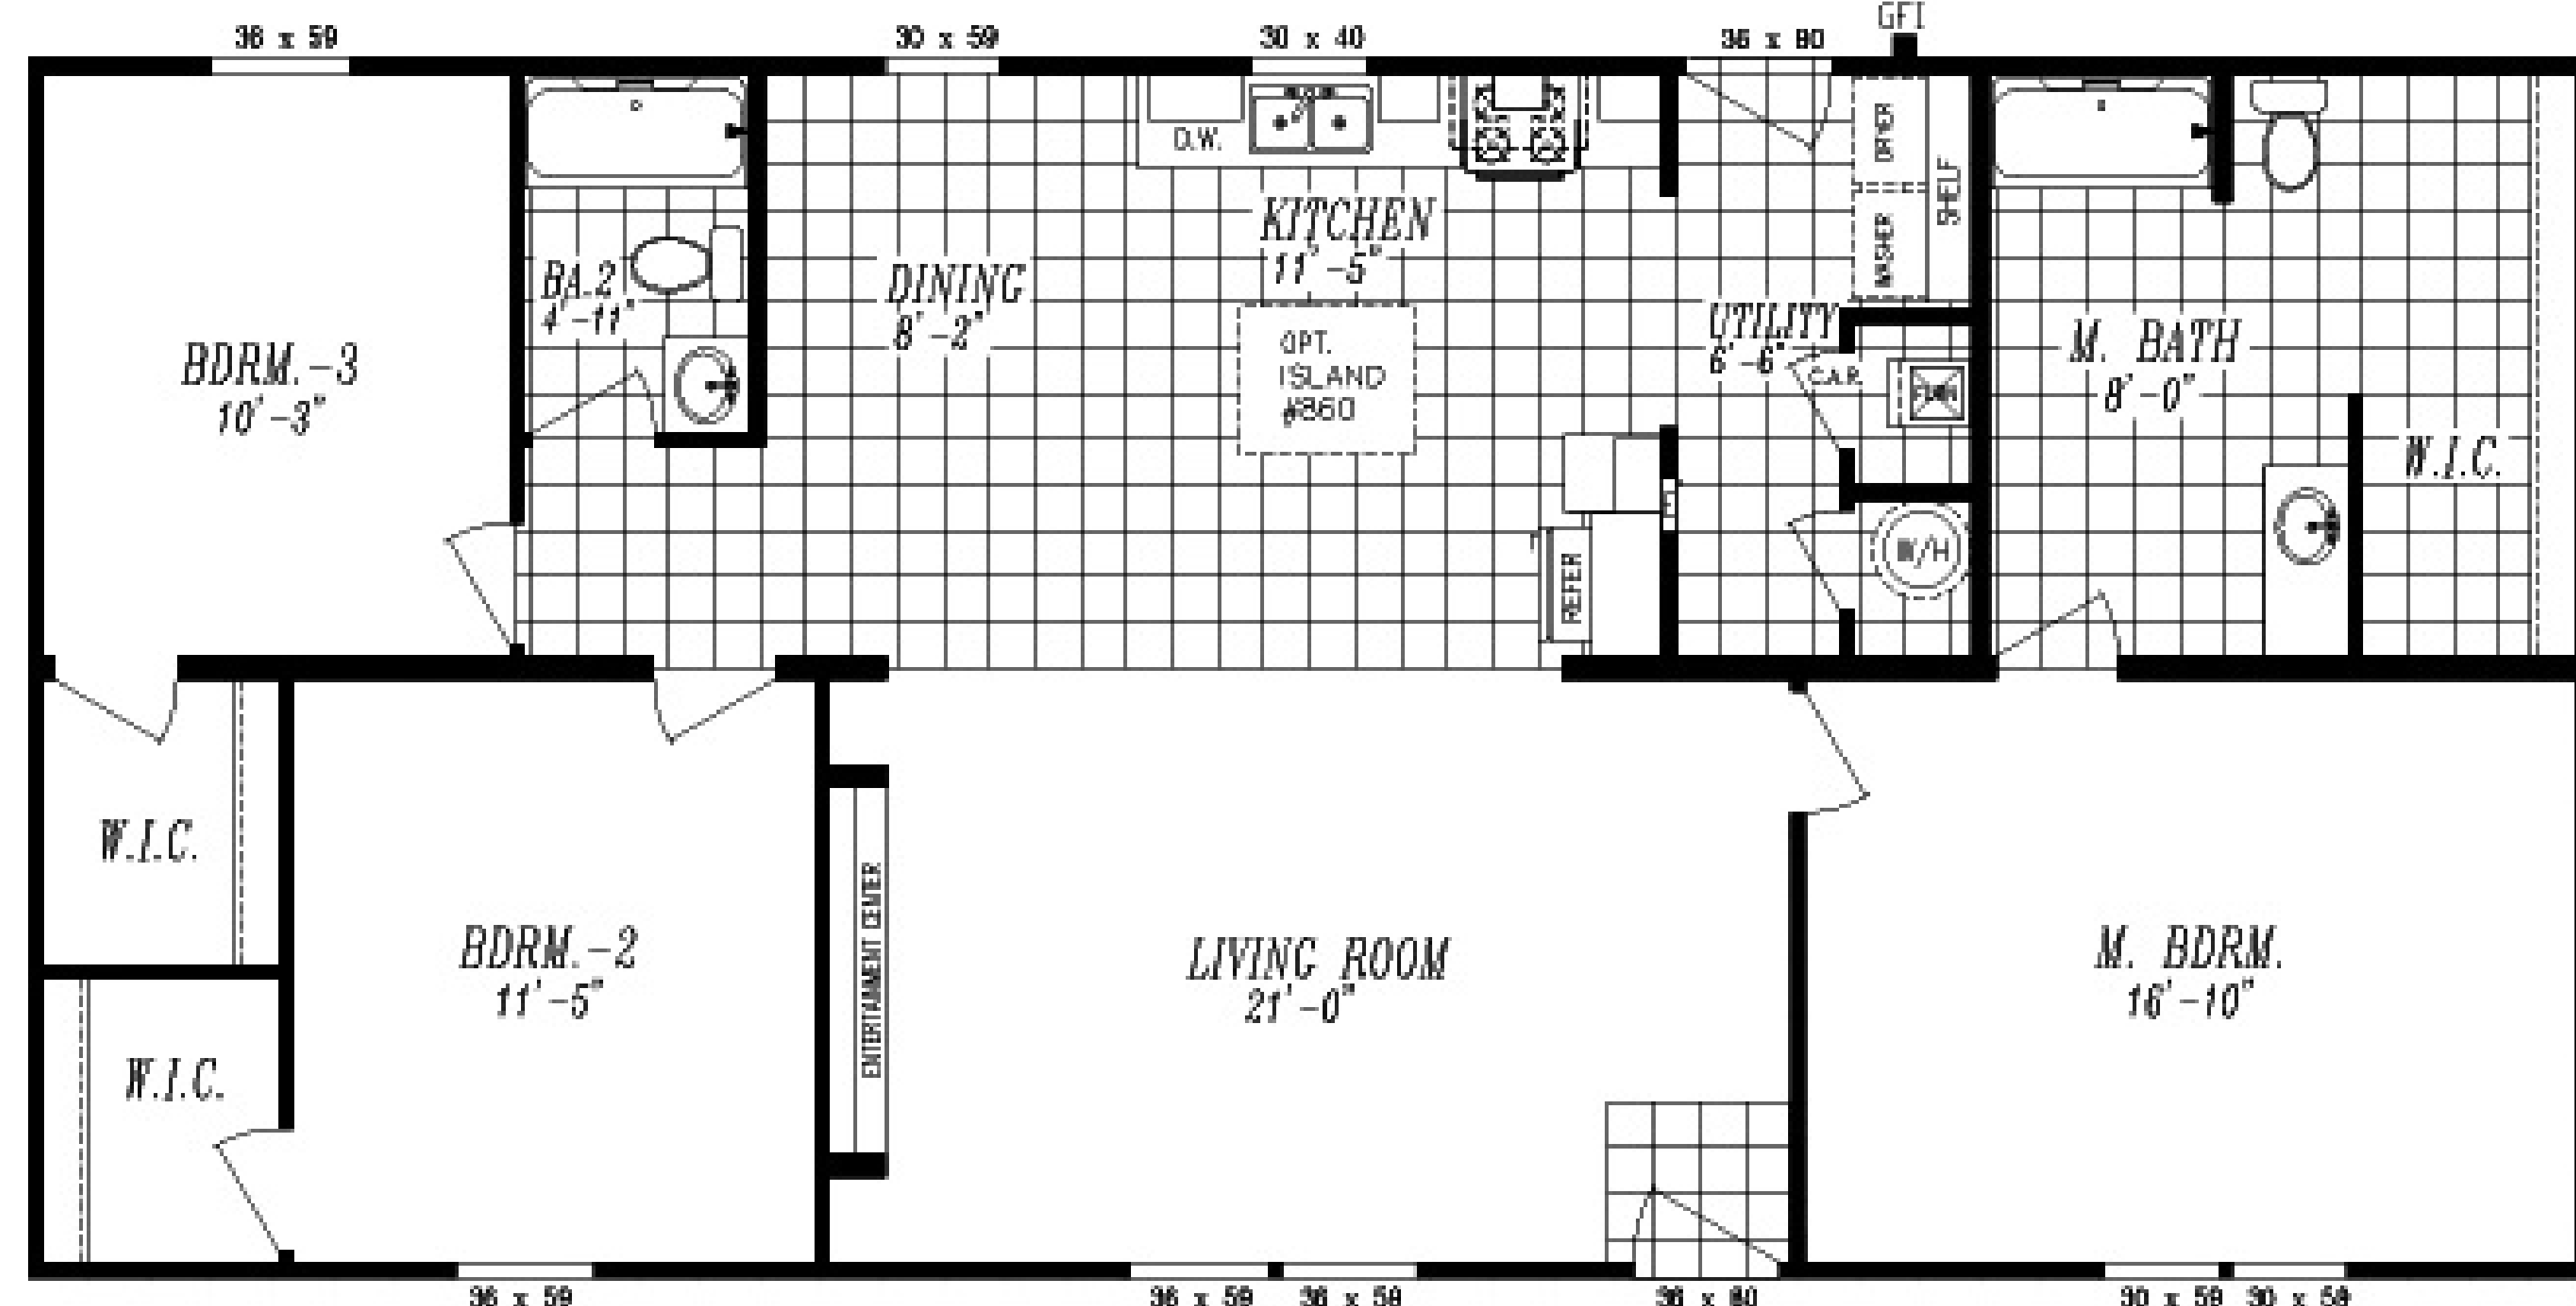

STERLING HOMES

Contact Us Today
360-546-3656

Schult Fwk Models

Model 2848
1,280 sq ft

At Sterling Homes our reputation has been built one home at a time, by consistently exceeding our customers' expectations.

SCAN ME

Take a picture of the QR code to learn more about the Schult Fwk Models we offer!

Model 2856
1,493 sq ft

Model 2860
1,600 sq ft

Marlette Homes

As a proud member of the Clayton Manufacturing Inc. Family, the world's largest factory company, Marlette Homes maintains the strength and resources to continue providing the finest in precision built customized homes.