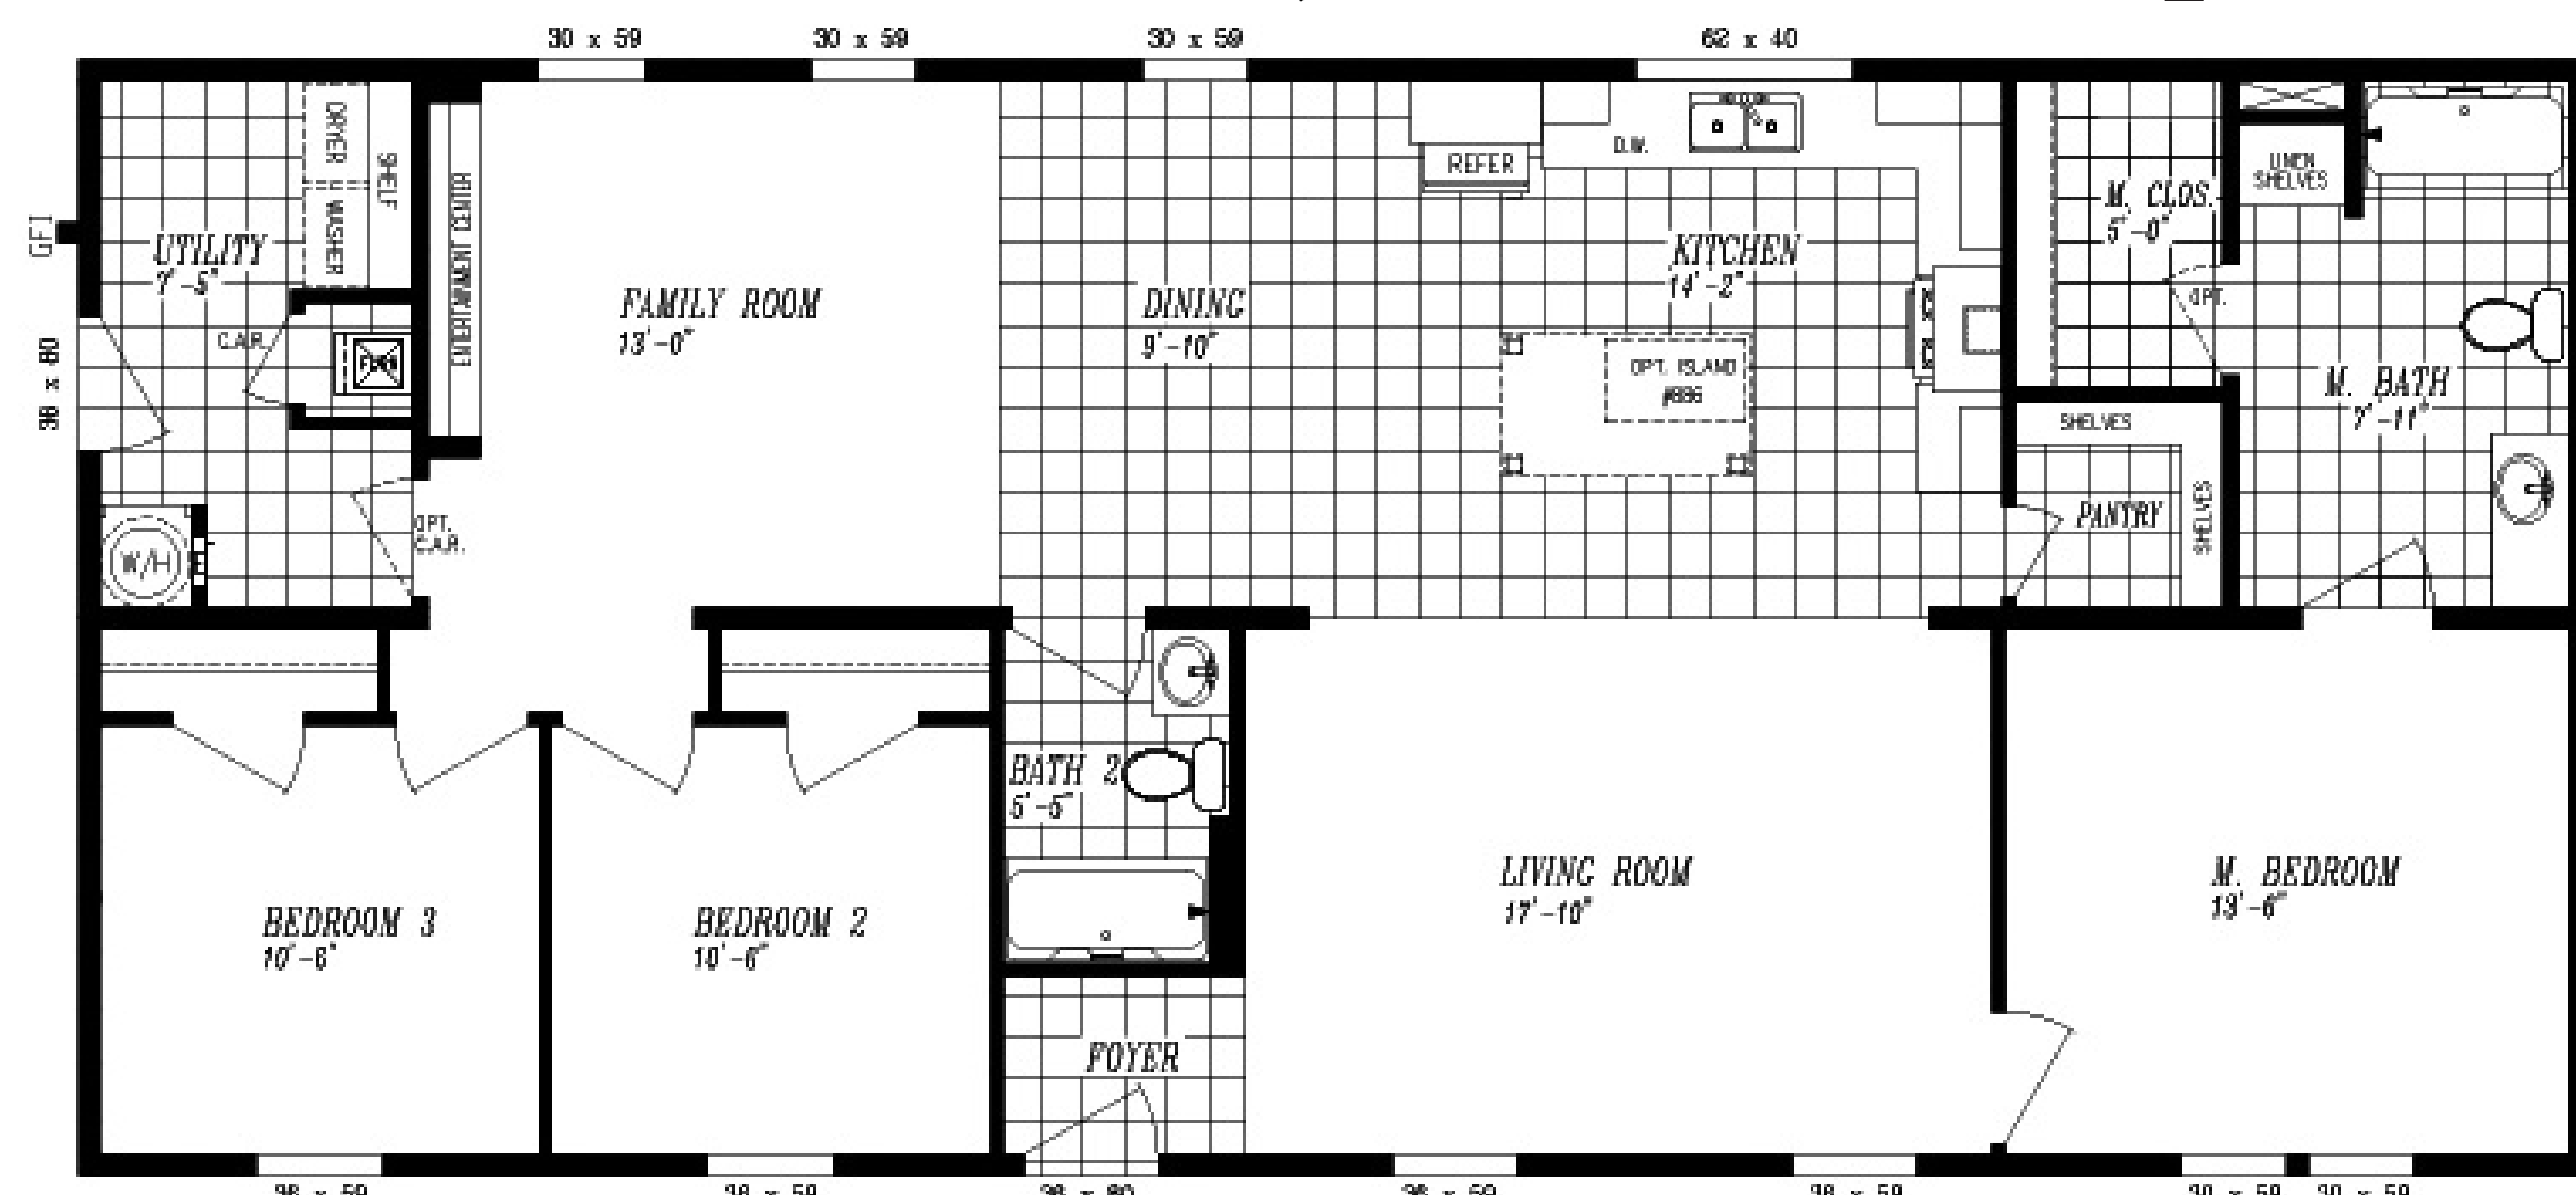

SCAN ME

Take a picture of the QR code to learn more about the Schult Fwk Models we offer!

Model 2856
1,493 sq ft

Model 2860
1,600 sq ft

Marlette Homes

As a proud member of the Clayton Manufacturing Inc. Family, the world's largest factory company, Marlette Homes maintains the strength and resources to continue providing the finest in precision built customized homes.