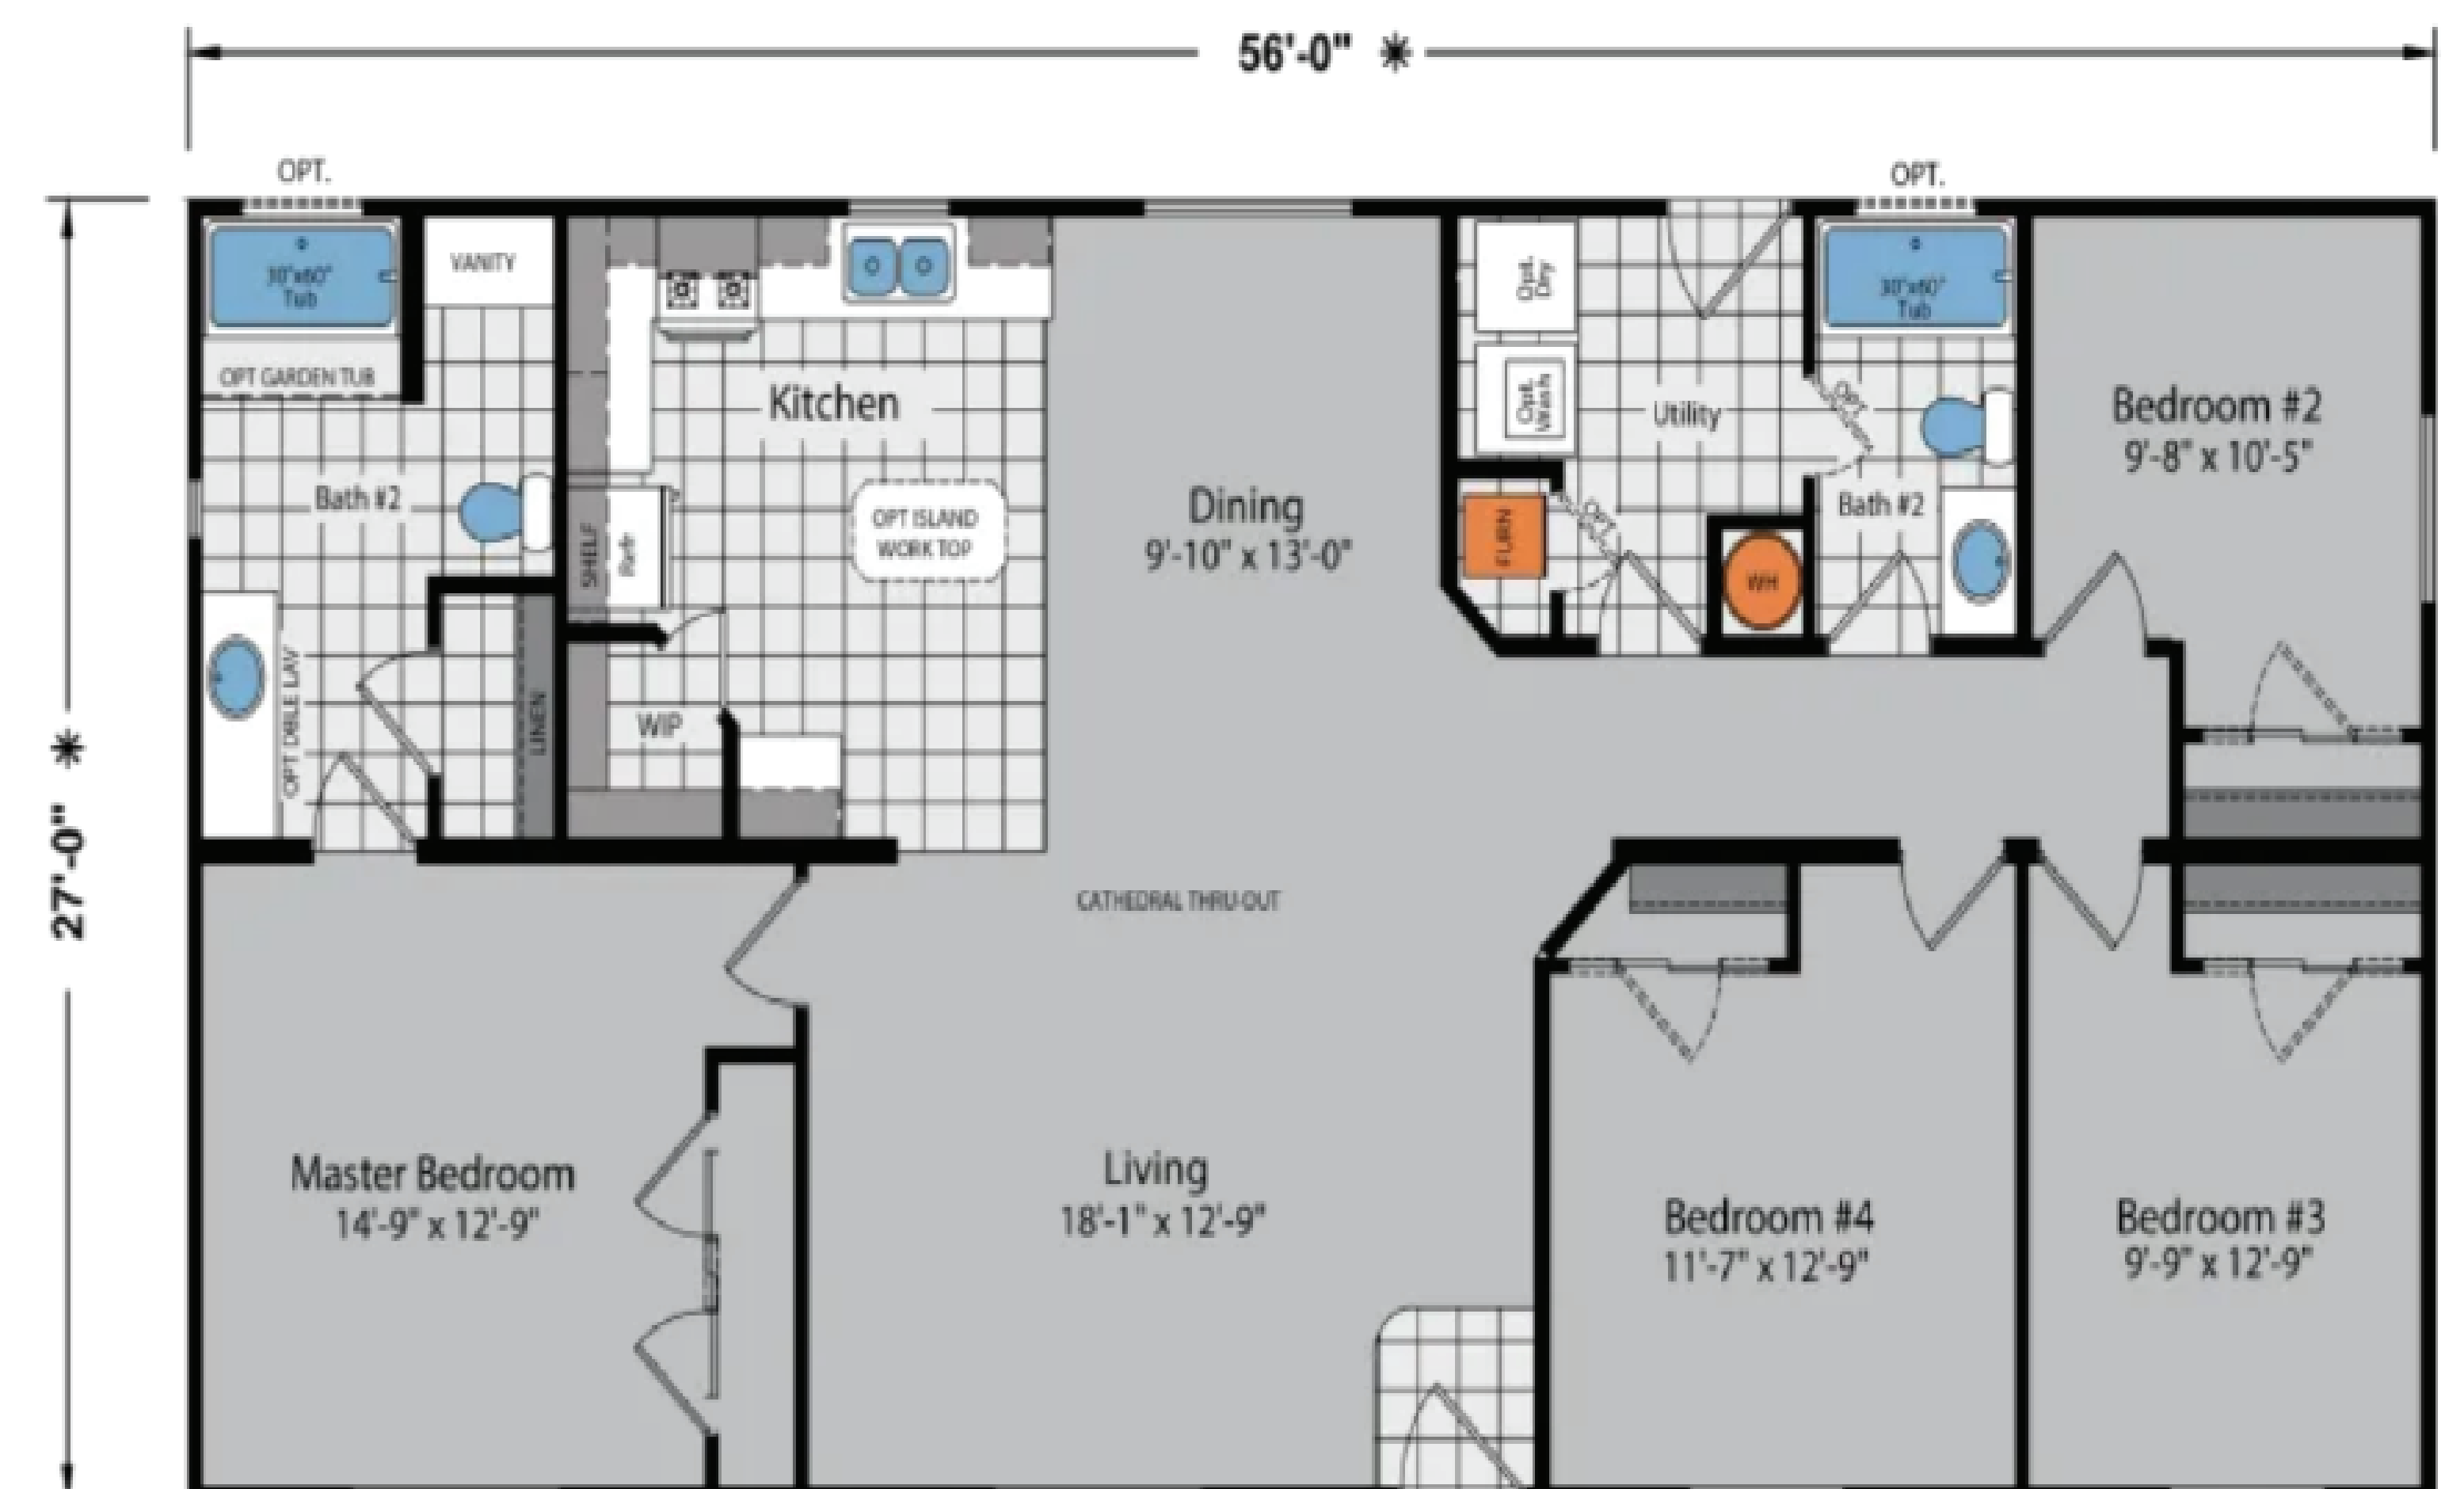

# Ramada Value Models

by Skyline

Model 9214CT

1,292 sq ft

Model 9231CT

1,512 sq ft

3 Bedroom 2 Bathroom

4 Bedroom 2 Bathroom