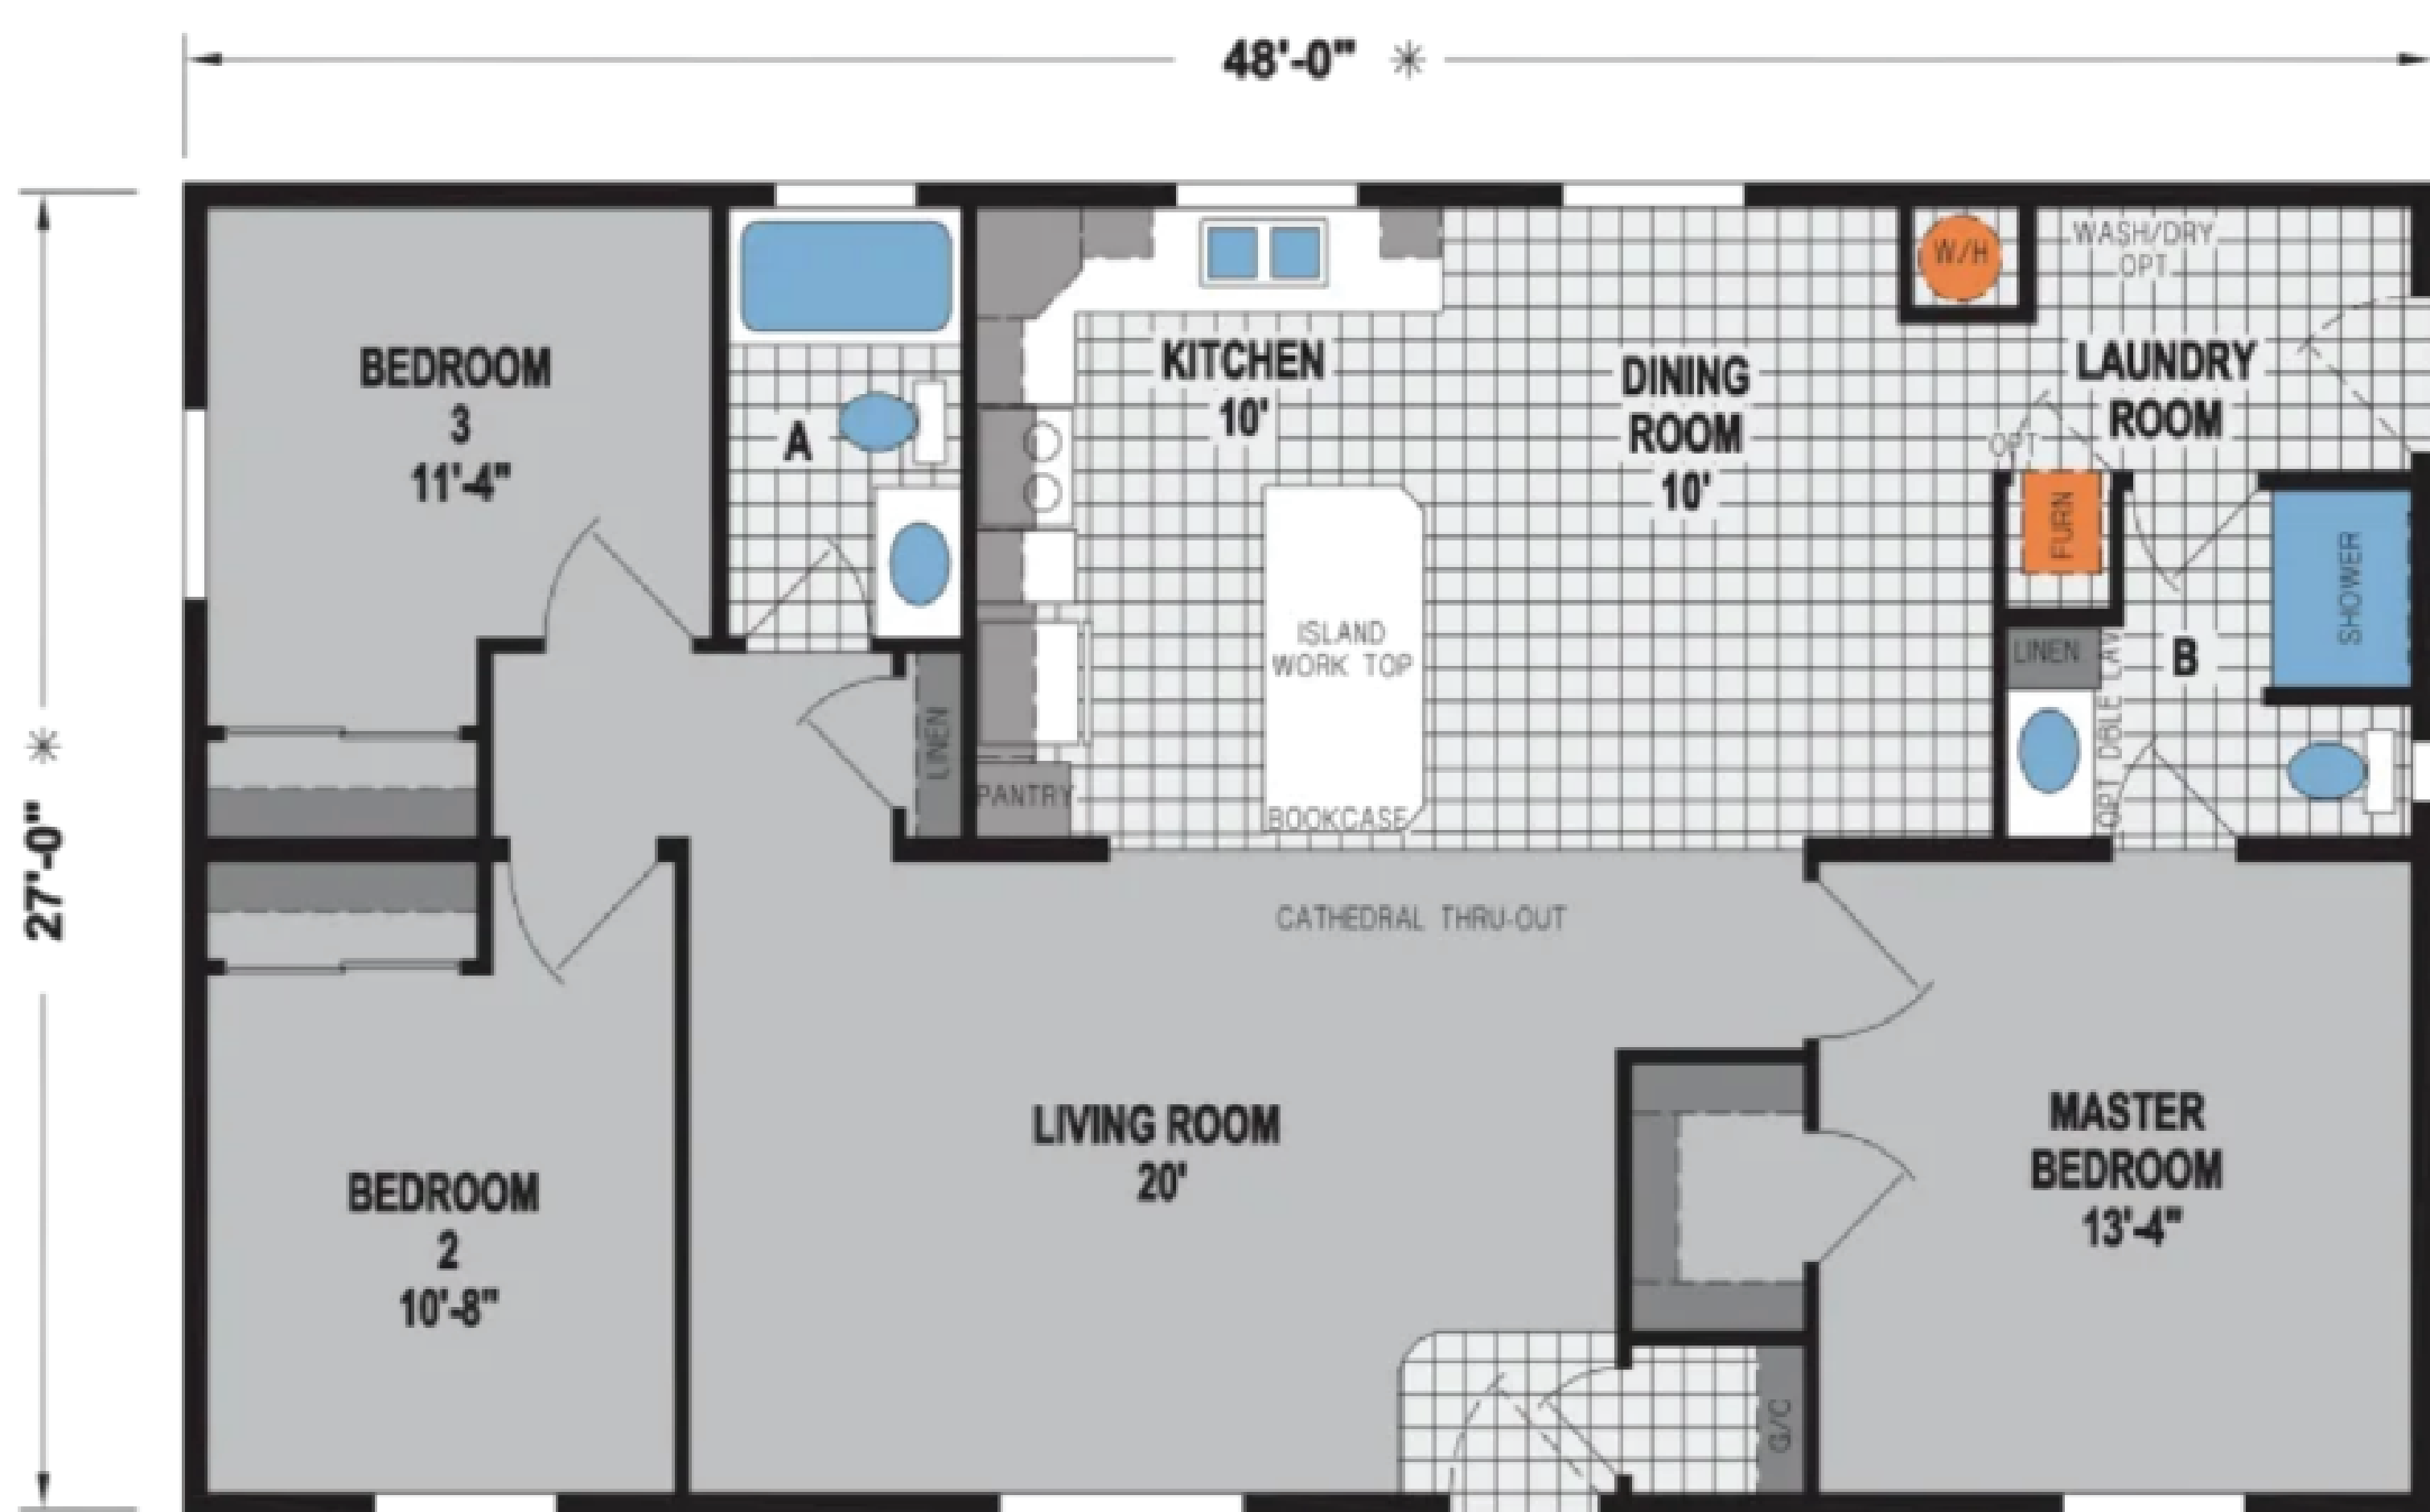

# Ramada Value Models

by Skyline

Model 9214CT

1,292 sq ft

Model 9231CT

1,512 sq ft

3 Bedroom 2 Bathroom

4 Bedroom 2 Bathroom